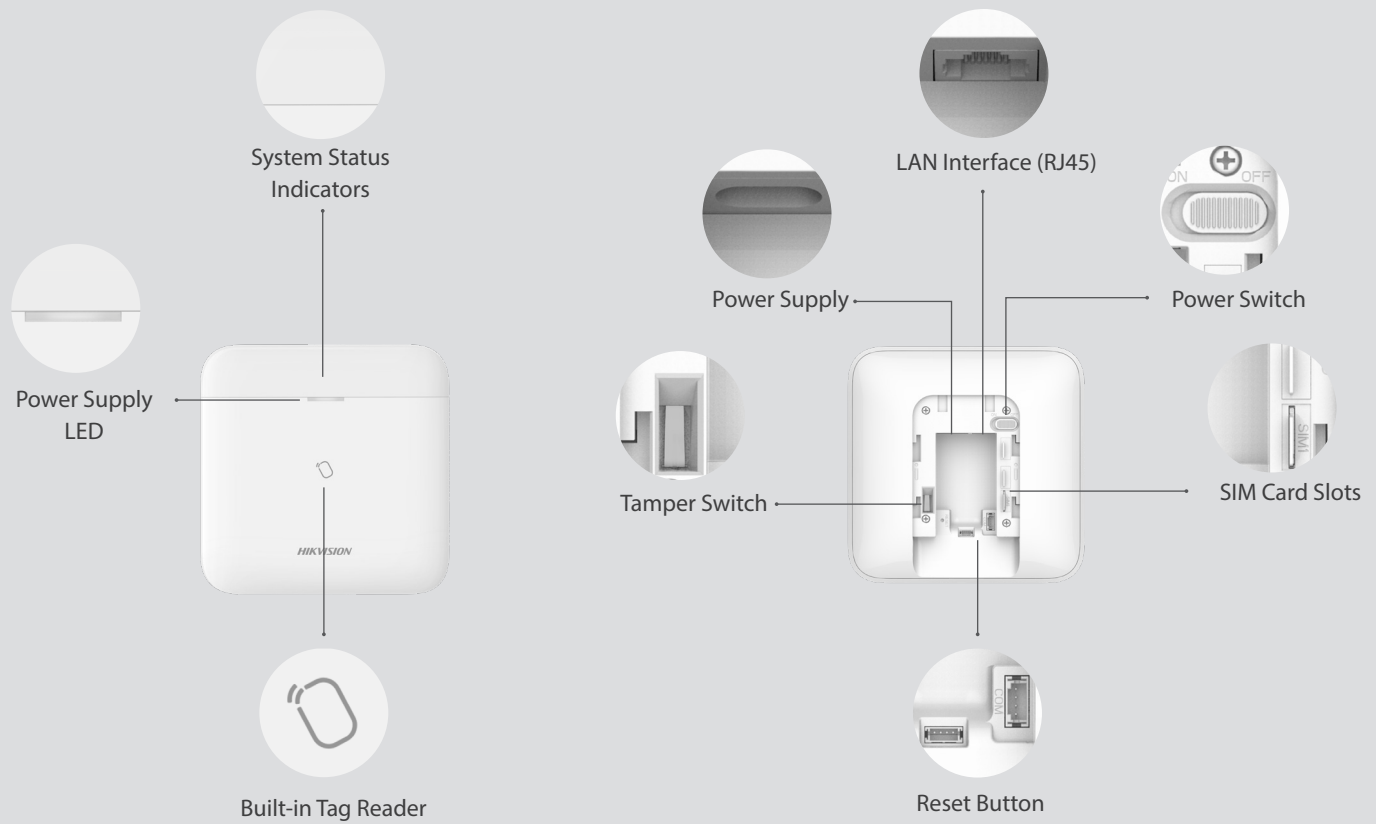

Taking user habits into full consideration.

The small but compact AX PRO panel delivers a friendly experience for users.