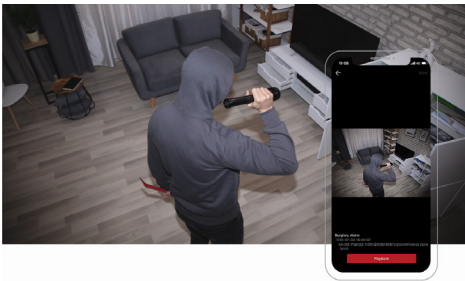

Breakthrough Security at Your Fingertips

Prevent intrusion from the very start

Place around windows, doors, and other areas where intrusions occur for confident security. The AX PRO detectors deliver precise indoor and outdoor detection and all-compassing protection, day and night.

Detect risks before they break out

The AX PRO system also helps make homes safer for families. It provides fire and water leakage detection before disaster strikes for superior security at every corner.

Stay informed with real-time video clips

Powered by Hikvision's IVaaS technology, home- or business-owners can verify alarms by watching video clips or GIF imaging when they are away from the property, staying confident and informed.