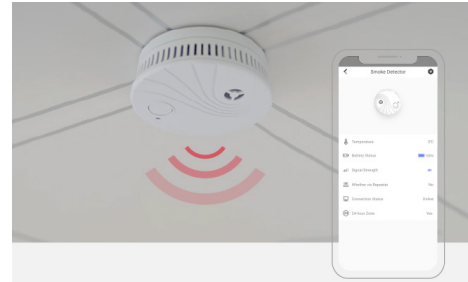

Breakthrough Security at Your Fingertips

Prevent intrusion from the very start

Place around windows, doors, and other areas where intrusions occur for confident security. The AX PRO detectors deliver precise indoor and outdoor detection and all-compassing protection, day and night.