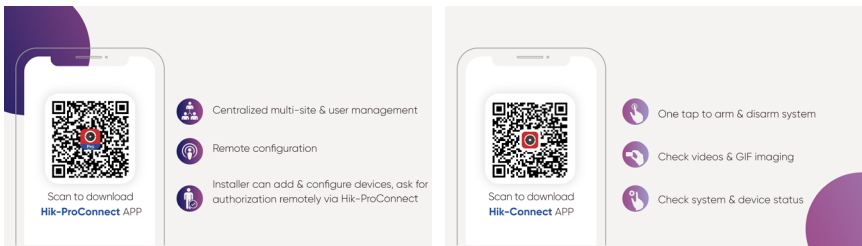

System Topology

Except locally control the system by using keyfob, keypad, tag reader etc, users can also manage and configure the alarm system remotely via mobile app or software platform.

Running the AX PRO System is a Breeze

Installation is a Snap

The AX PRO system is flexible and installs easily with no wires to limit the setup. Simply install the hub, PIRCAMs, indoor and outdoor detectors, and other peripherals with screws or glue, depending on the mounting surfaces.

Easy Operation Using the Mobile App

With AX PRO, the power is in your hands. You can manage the whole alarm system easily via Hik-Connect and Hik-ProConnect Apps. The convenient, user-friendly interface boosts efficiency, with the option to receive notifications whenever an incident occurs. Fast response from installers and 24/7 cloud service combines to create the most professional experience.

Maintain Your Alarm System in a Simple Way

The AX PRO System can be managed and maintained conveniently via the Hik Pro-Connect App or the Web Portal for installers. Installers and monitoring stations can supervise the alarm system status any time from anywhere with the end user's authorization. What's more, the health status report is a great tool for installer maintenance service updates.