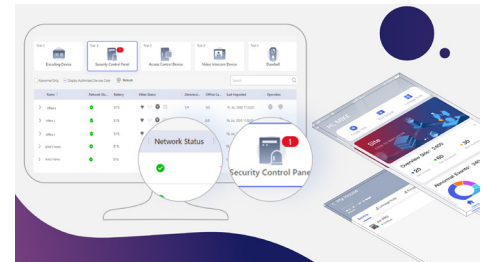

System Topology

Except locally control the system by using keyfob, keypad, tag reader etc, users can also manage and configure the alarm system remotely via mobile app or software platform.

Running the AX PRO System is a Breeze

Easy Operation Using the Mobile App

With AX PRO, the power is in your hands. You can manage the whole alarm system easily via Hik-Connect and Hik-ProConnect Apps. The convenient, user-friendly interface boosts efficiency, with the option to receive notifications whenever an incident occurs. Fast response from installers and 24/7 cloud service combines to create the most professional experience.