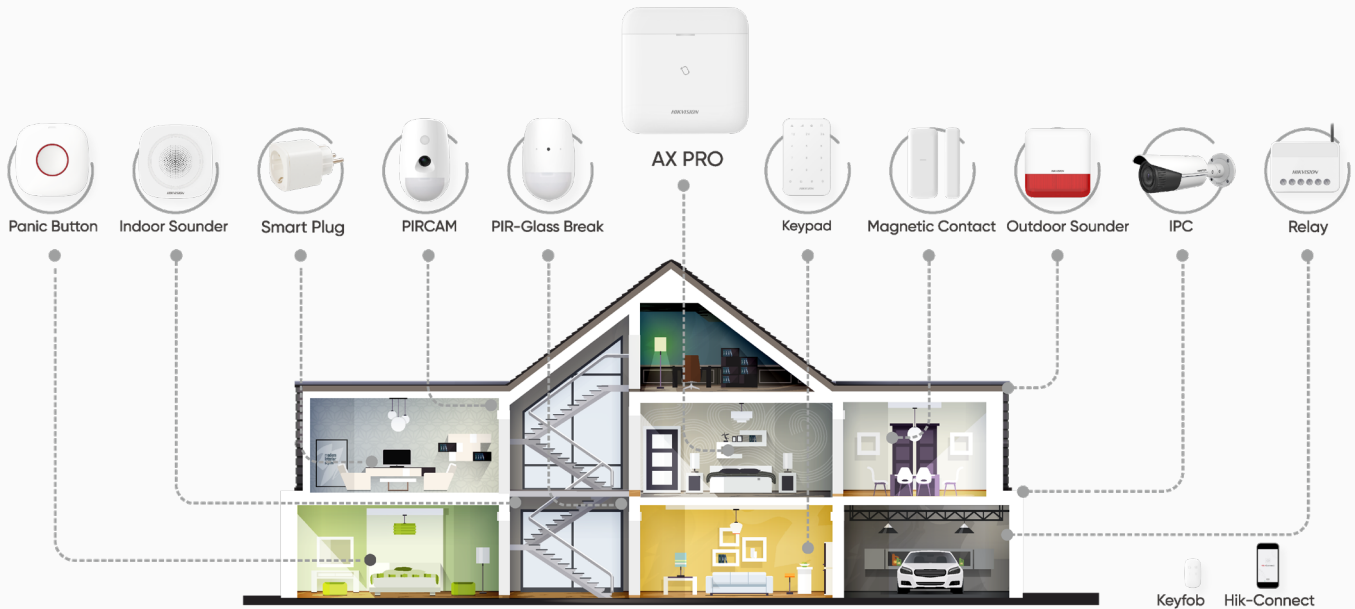

AX PRO is both conventional and revolutionary, with proven wireless stability, a wide range of world-class products, and ease-of-use for both installers and end users.

Simple setup, powerful protection – whether it's for a business-owner's property or a home-owner's loved ones – bringing peace of mind every day, all day.

***Note:** • Please update firmware to the latest version

• For installers, it is recommended to install and maintain devices via Hik-ProConnect

Introducing the AX PRO System

The AX PRO system begins with a control panel that acts as a hub for the whole system. Next, a wide range of indoor and outdoor detectors, along with versatile peripherals including sounders, repeaters, relays, and more, are designed to meet the needs in a multitude of scenarios. Revolutionary in both technology and design, all the products in the range can be added as needed, and can be flexibly linked with other Hikvision devices. Each one is simple to install and promises outstanding performance.

System Topology

Except locally control the system by using keyfob, keypad, tag reader etc, users can also manage and configure the alarm system remotely via mobile app or software platform.

Running the AX PRO System is a Breeze