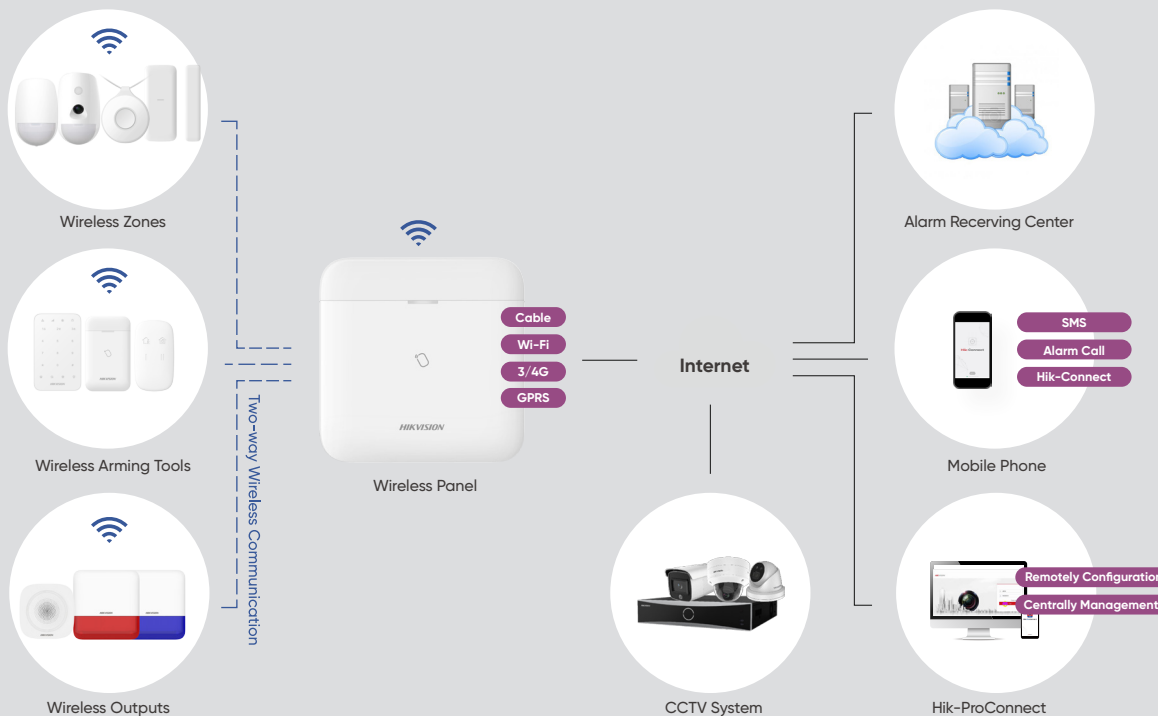

***Note:** • Please update firmware to the latest version

• For installers, it is recommended to install and maintain devices via Hik-ProConnect

Introducing the AX PRO System

The AX PRO system begins with a control panel that acts as a hub for the whole system. Next, a wide range of indoor and outdoor detectors, along with versatile peripherals including sounders, repeaters, relays, and more, are designed to meet the needs in a multitude of scenarios. Revolutionary in both technology and design, all the products in the range can be added as needed, and can be flexibly linked with other Hikvision devices. Each one is simple to install and promises outstanding performance.

System Topology

Except locally control the system by using keyfob, keypad, tag reader etc, users can also manage and configure the alarm system remotely via mobile app or software platform.

Running the AX PRO System is a Breeze

Installation is a Snap

The AX PRO system is flexible and installs easily with no wires to limit the setup. Simply install the hub, PIRCAMs, indoor and outdoor detectors, and other peripherals with screws or glue, depending on the mounting surfaces.